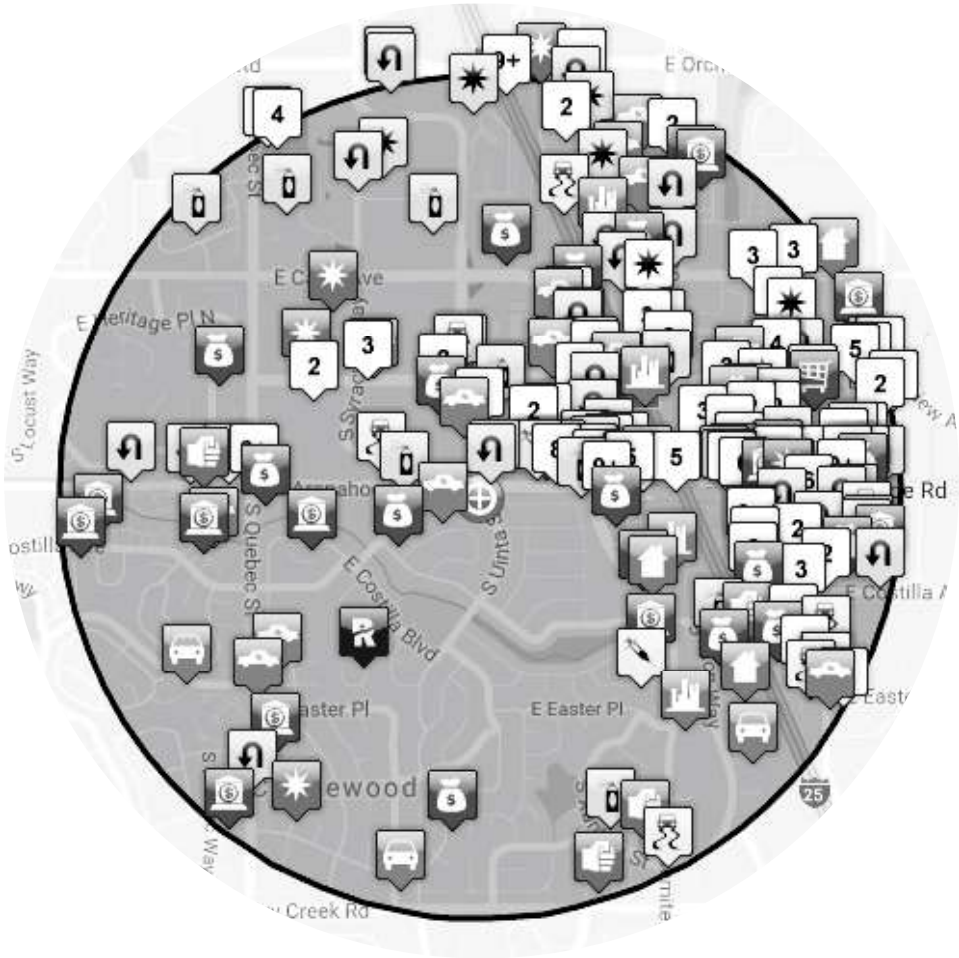

Crimes within 1 mile of Castlewood Library Sept, 1, 2015 - Jan 1, 2017

Stay Informed
communitycrimemap.com

Crimes within 1 mile of Castlewood Library Sept, 1, 2015 - Jan 1, 2017

Stay Informed
communitycrimemap.com