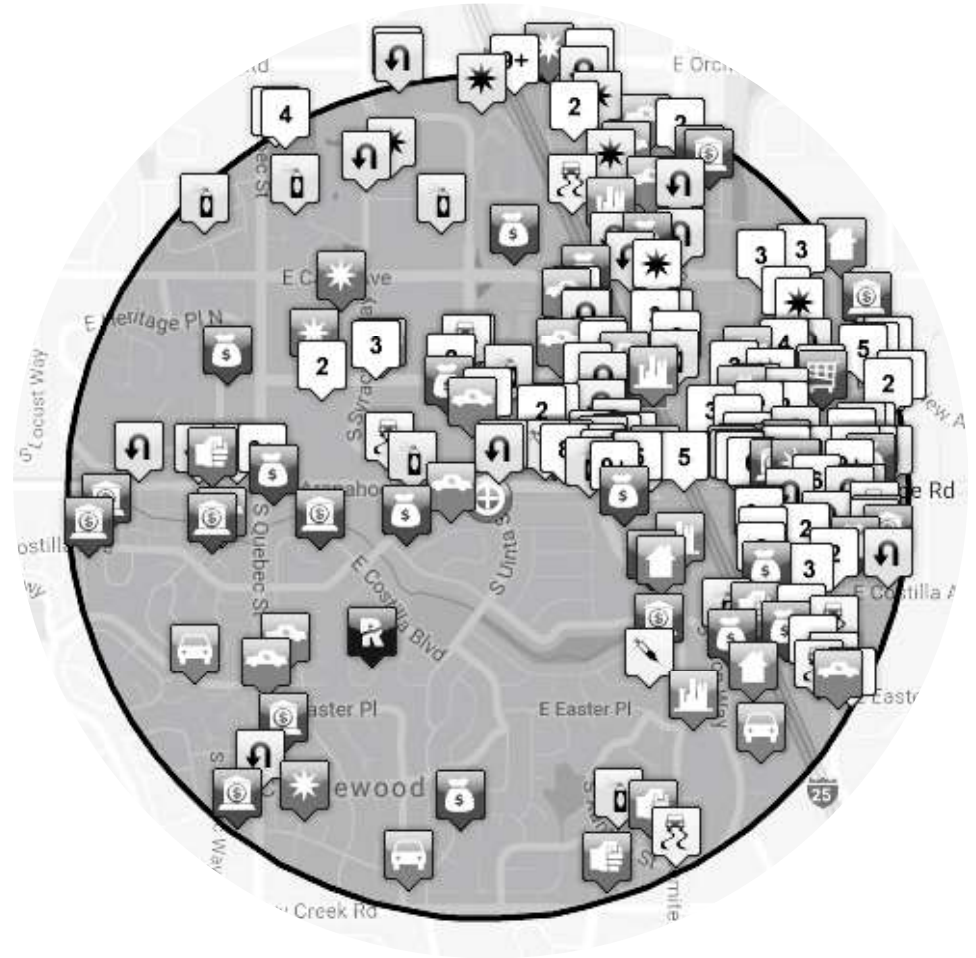

Crimes within 1 mile of Castlewood Library Sept, 1, 2015 - Jan 1, 2017

Stay Informed
communitycrimemap.com

Crimes within 1 mile of Castlewood Library Sept, 1, 2015 - Jan 1, 2017

Stay Informed
communitycrimemap.com